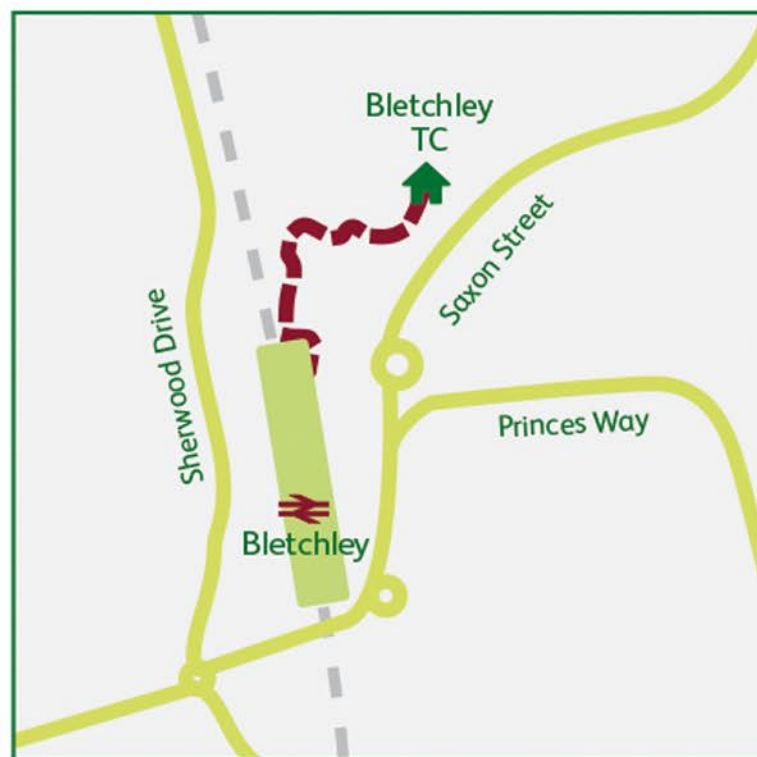

### Further centre information

- Car parking is limited. Taxis **MUST** be pre-booked online via Capita in advance.
- Lunch is included
- Dress code: smart/casual

### Walking route from the station

Please note that Delegates are **NOT PERMITTED** to use the walking route, or to walk to the training centre via the Cement Works.