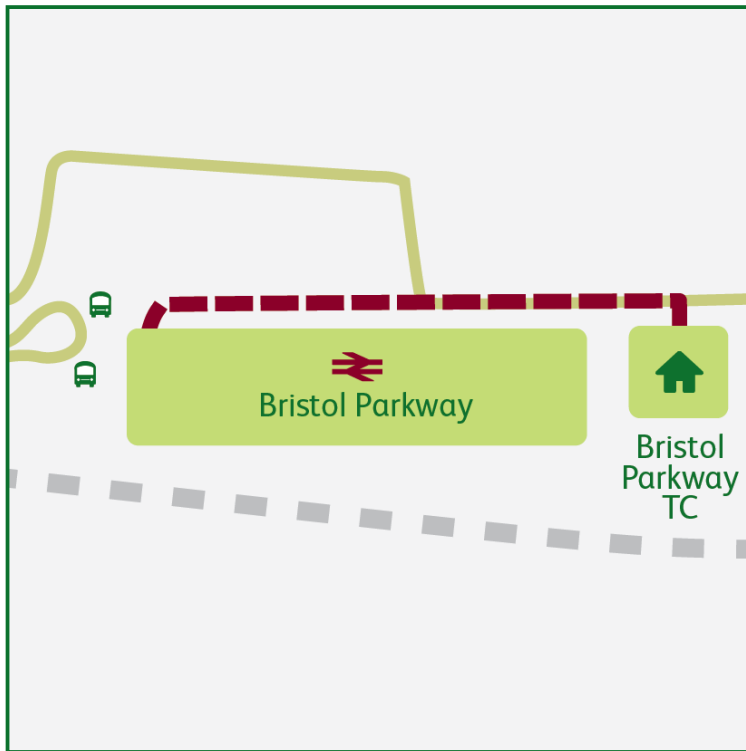

Training Centres

Bristol Parkway

Address: Hunts Ground Road
Stoke Gifford
Bristol
BS34 8PU

Telephone: 01179 699519

Further centre information

- Car parking available (inc. disabled)
- Lunch included
- Dress code smart/casual
- PPE allowed in certain areas. Bring change of clothes/footwear
- Ramp access
- Shower facilities
- Please do not access the training centre by driving through the train station, as you will receive a penalty notice/fine as it is a no through route.

Walking route from the station

- Exit station and turn right
- Walk to end of the path
- Go over crossing and along footpath to next crossing
- Cross over and the Centre is in front of you