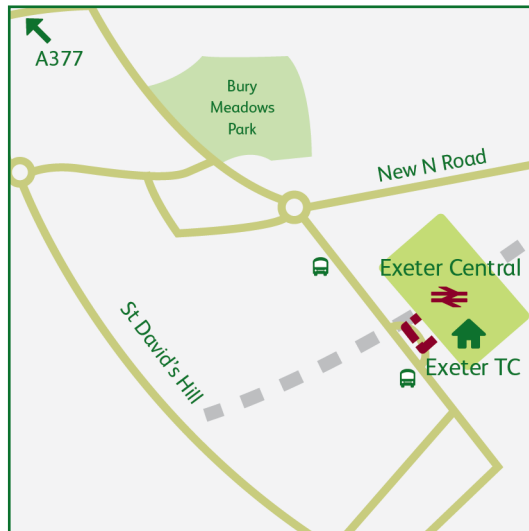

Exeter

Address: Exeter Central Station
Queen Street
Exeter
Devon
EX4 3SB

Telephone: 01179 347420

Fax: 01733 559547

Further centre information

- No car parking
- Lunch included
- Dress code smart/casual
- PPE not allowed
- Please bring change of clothing and footwear relevant to course requirements

Walking route from the station

- Exit station, turn left
- The Exeter TC is a couple of metres along on your left attached to the same building (inside double wooden doors with glass windows)
- Network Rail is on the intercom list