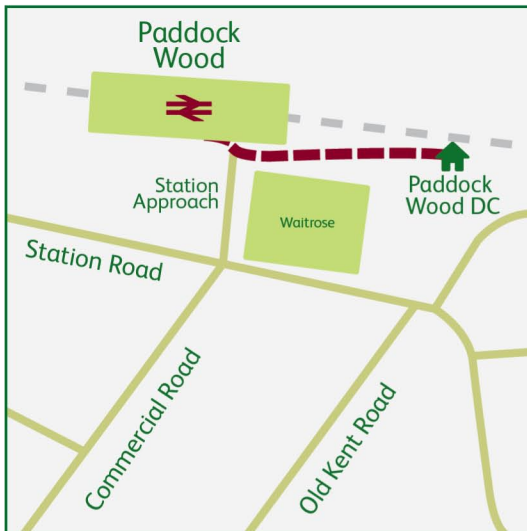

## Paddock Wood Distribution

**Address:** Paddock Wood Train Station  
End of Station Car Park  
Approach Road  
Paddock Wood  
TN12 6ER

**Telephone:** 01233 617740 / 617741

### Walking route from the station

- Exit the train station at Station Approach
- Turn left into the train station car park and follow the signs to Network Rail Distribution Training Centre