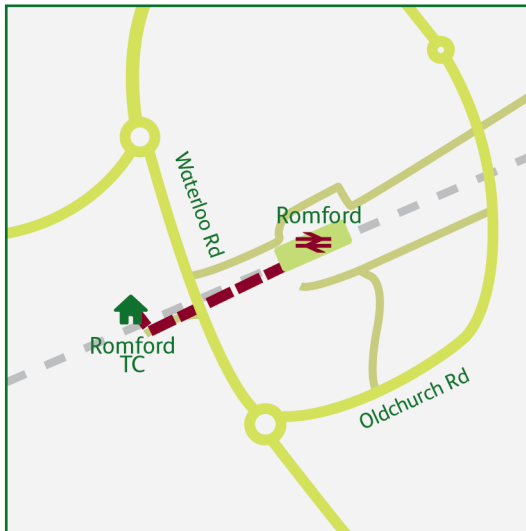

Romford

Address: Romford Maintenance Depot
and Training Centre
95 Jutsums Lane
Romford
RM7 0ER

Telephone: 01708 662 137

Further centre information

- Car parking available on first-come, first-served basis (please park only on the right-hand side of the car park)
- Bike stands available at rear of site
- Lunch and refreshments included
- Please be aware that delegates are not permitted to wear PPE in the centre but should bring their own PPE, if required, for their course (changing facilities are provided)

Walking route from the station

- The training centre is approximately ten minutes walk from Romford Station, platform 2.
- Access is through coded gate at end of platform 2.
- Make your way down steps and follow marked walking route (this will be past the ROC).