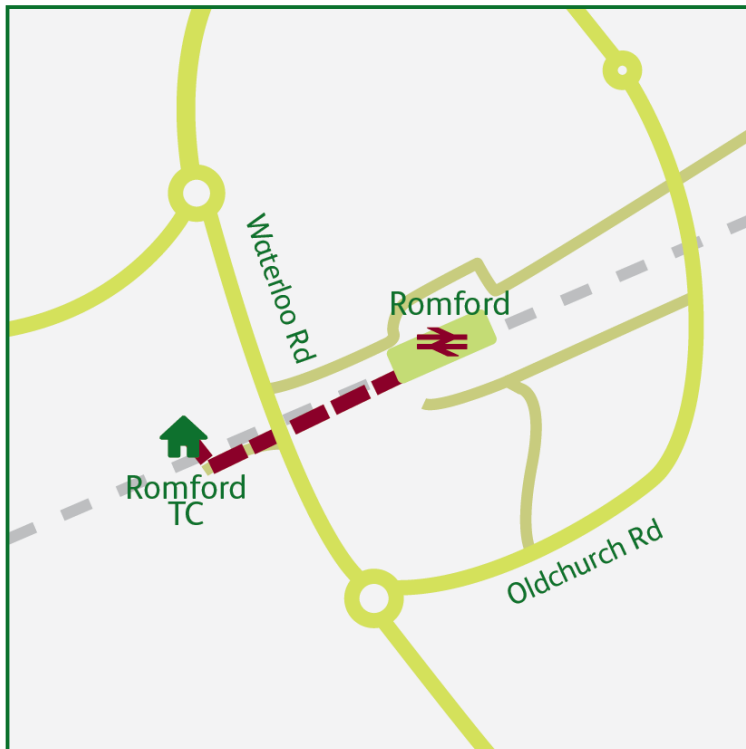

Training Centres

NetworkRail

Romford

Address: Romford Maintenance Depot
and Training Centre
95 Jutsums Lane
Romford

RM7 0ER

Telephone: 0330 857 7024

Further centre information

- Car parking available on first-come, first-served basis (please park only on the right-hand side of the car park)
- Bike stands available at rear of site
- Lunch and refreshments included
- Please be aware that delegates are not permitted to wear PPE in the centre but should bring their own PPE, if required, for their course (changing facilities are provided)

Walking route from the station

- The training centre is approximately ten minutes walk from Romford Station, platform 2.
- Access is through coded gate at end of platform 2.
- Make your way down steps and follow marked walking route (this will be past the ROC).