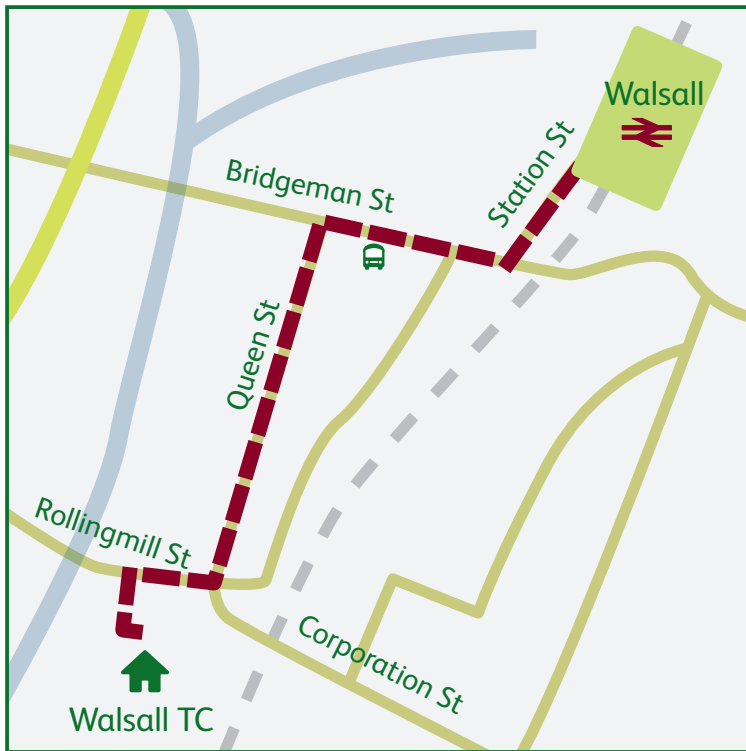

Training Centres

Walsall

Address: Railtrain Yard
Rollingmill Street
Walsall
WS2 9EG

Telephone: 01922 623880

Fax: 01922 628148

Further centre information

- Car parking available (inc. disabled)
- Lunch included
- Dress code smart/casual
- No PPE allowed in the centre
- Lockers available
- Ramp access
- Shower facilities

Walking route from the station

- Exit station on Station Street
- Turn right onto Bridgeman Street
- Turn left onto Queen Street
- The Centre is in front of you