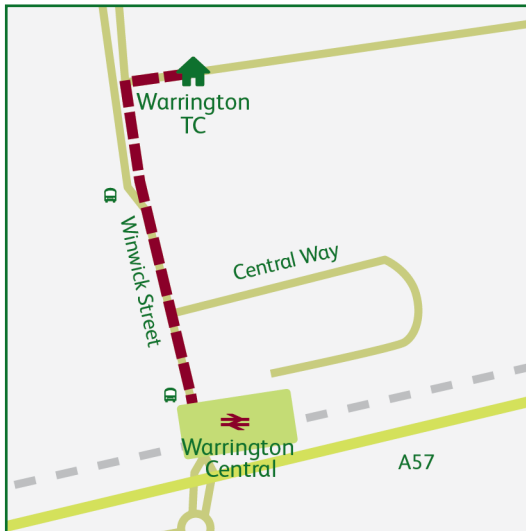

Training Centres

Warrington

Address: The Boultings
Winwick Street
Warrington
WA2 7TT

Telephone: 01925 628641

Fax: 01925 628647

Further centre information

- Only disabled parking is available
- Lunch included
- Dress code smart/casual
- Wheelchair accessible

Walking route from the station

- Exit station and turn right
- Walk approx 100 metres, turn right into John Street
- Walk 15 metres and turn left into the Car Park at the rear of the Boultings